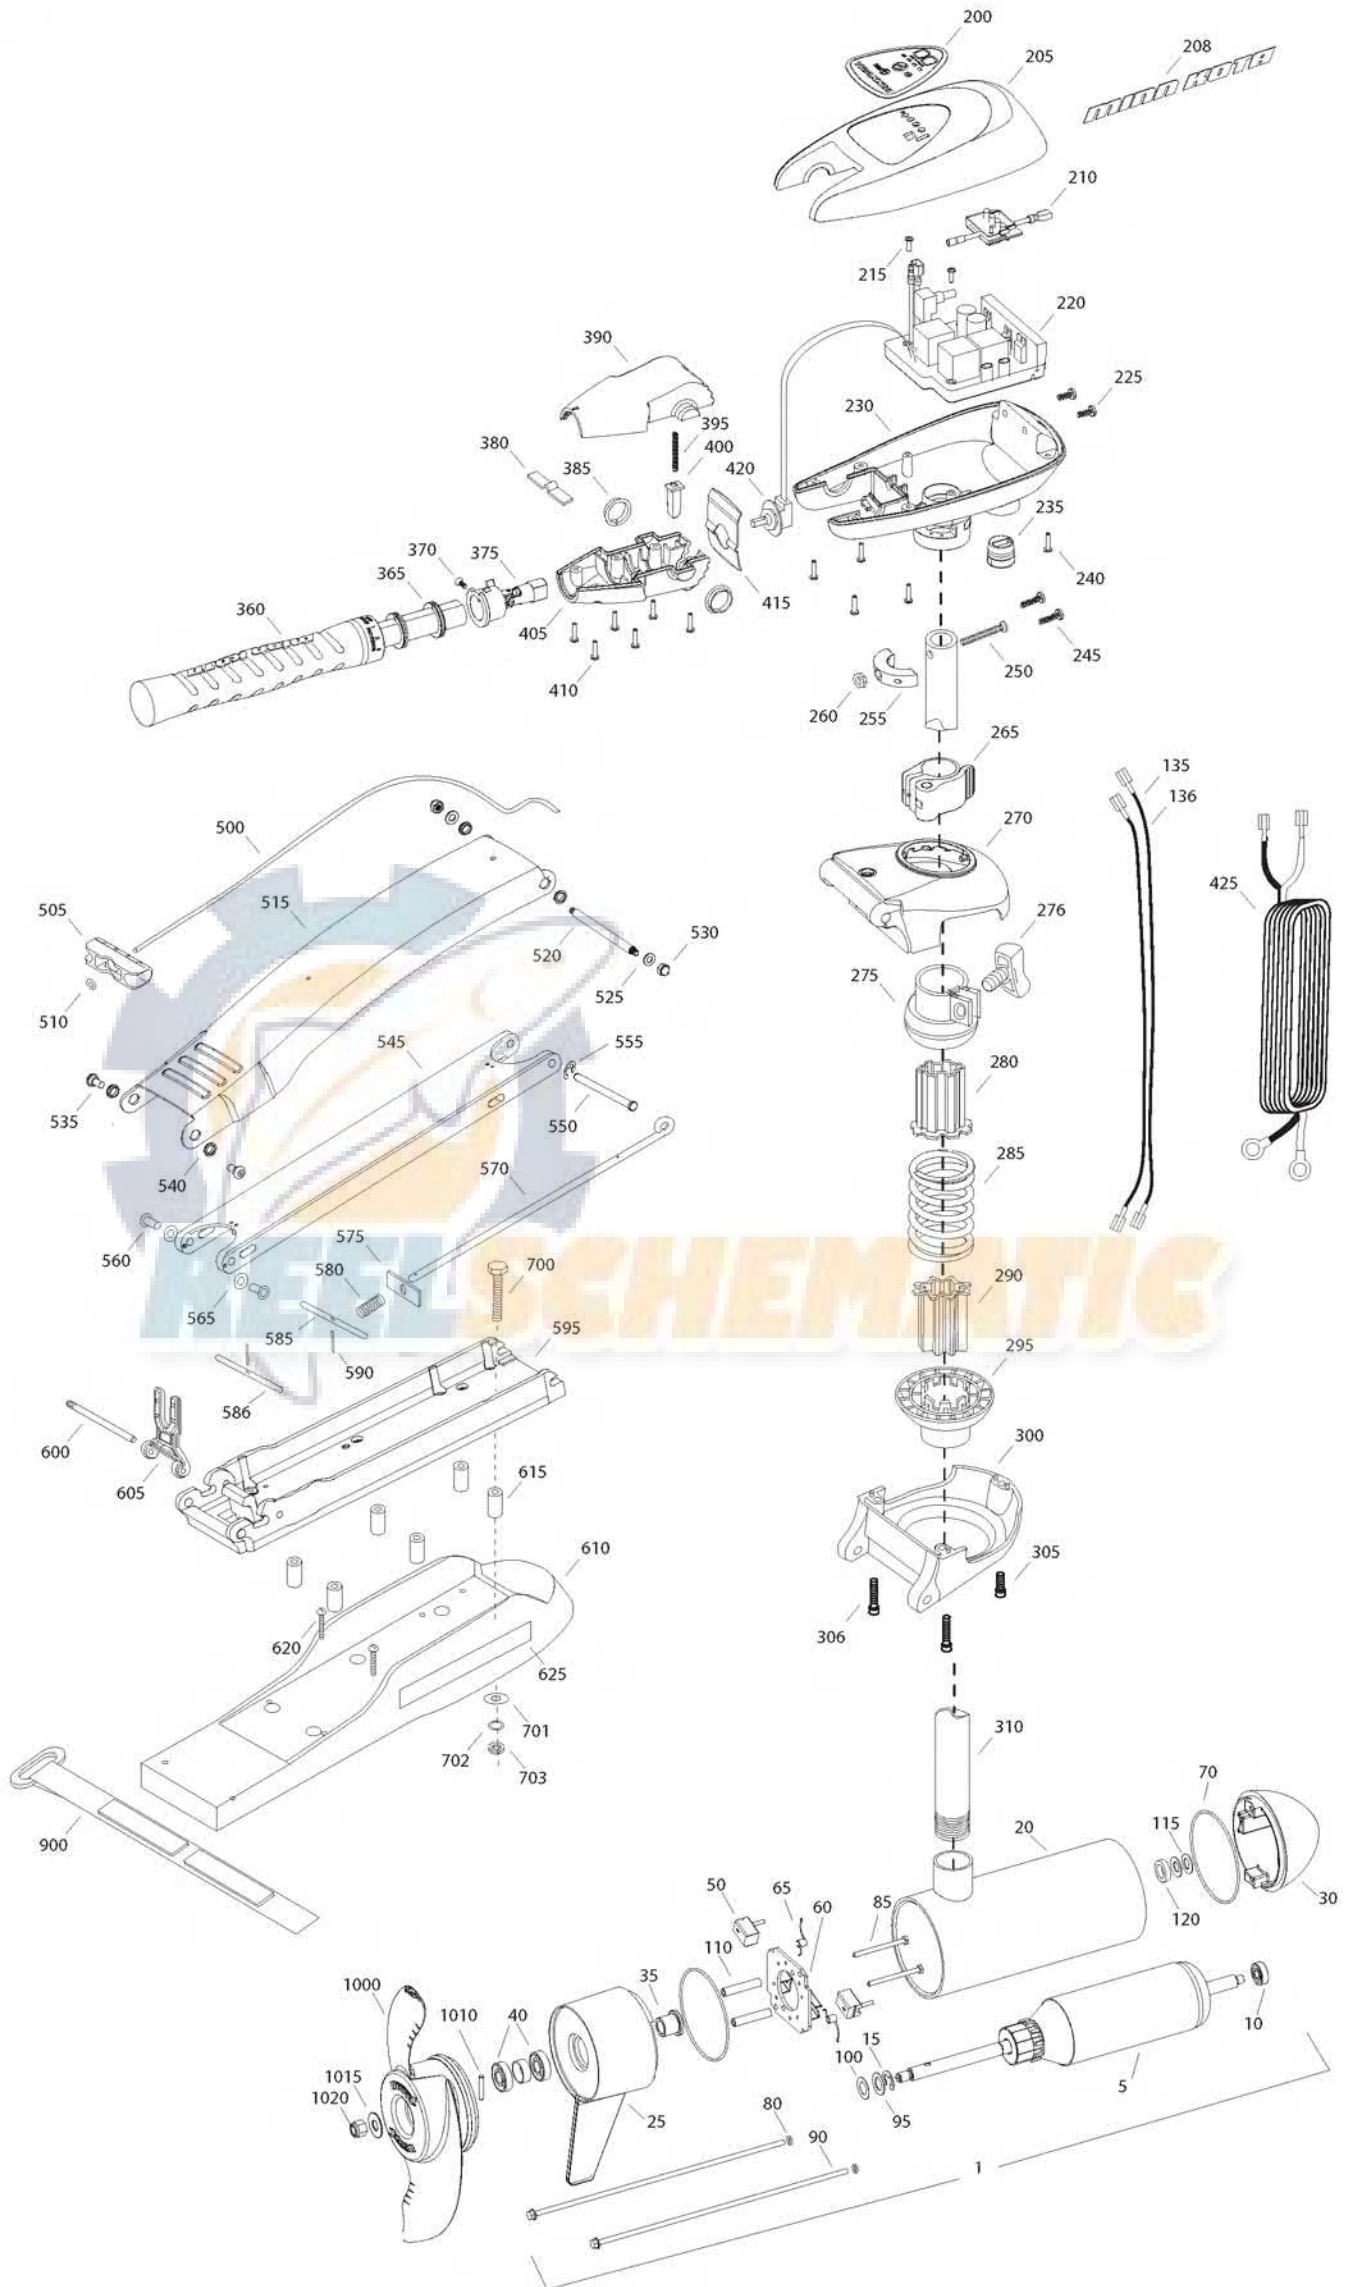

RT80/SM
80 LBS THRUST
24 VOLT 56 AMPS
62" SHAFT

for use with "N" serial numbers
2-year warranty

Item	P/N	Description	Qty	Item	P/N	Description	Qty	Item	P/N	Description	Qty
1	2316226	24V Motor 62" SW	1					900	2263804	Strap, hold down	1
5	2-100-214	Armature assembly	1	■	2990957	Handle assy, VARS [360-410]	1				
10	140-010	Bearing	1	360	2990456	Grip/handle assy, VARS [360-375]	1	■	1378132	Propeller kit WW2	
15	788-040	Retaining ring	1	365	2060015	Bearing, handle	2	■	2994876	Propeller bag assy	
20	2-200-397	Center housing assembly	1	370	2063405	Screw, #6 PFH SS	1	1000	2331160	Propeller WW2	1
25	2-300-340	Brush end housing assembly	1	375	2884092	Yoke / spider assy, VARS	1	1010	2262658	Drive pin, large	1
30	421-376	Plain end housing assembly STD	1	380	2302742	Spring, detent, off	1	1015	2091701	Washer, prop, large	1
35	144-017	Flange bearing	1	385	2060005	Bearing, handle pivot	2	1020	2198401	Nut, nylock, prop, Anode	1
40	880-025	Seal	2	390	2060900	Handle pivot, top	1				
50	188-094	Brush	2	395	2302745	Spring, release button	1				
60	9-738-004	Brush plate assembly	1	400	2063700	Button, release	1				
65	975-041	Brush spring	2	405	2060905	Handle pivot, bottom	1				
70	701-043	O-ring, motor	2	410	2303412	Screw, #6 x 5/8 SS	6				
80	701-009	O-ring, thru-bolt	2								
85	830-027	Screw, 10-32 x 2	2	415	2062715	Spring, handle pivot	1				
90	830-094	Thru-bolt	2	420	2061700	Washer, pot holder	1				
95	990-051	Washer, steel	2	425	2992523	Leadwire assy	1				
100	990-052	Washer, nylatron	2								
110	973-025	Spacer, brush plate	2	■	2991847	Mount, Bow Assy bow guard	1				
115	992-010	Washer, Belleville	2			[270-306], [500-625]					
120	990-045	Spacer, thrust	1	500	2251601	Rope	1				
135	640-021	Leadwire, black	1	505	2150400	Pull grip	1				
136	640-126	Leadwire, red	1	510	2151700	Washer	1				
■	2889460	Seal and O-ring Kit		515	2264249	Arm, upper, std, sw	1				
				520	2262604	Pin, bowguard, upper	1				
200	2195659	Decal, c-box cover	1	525	2261722	Washer, 5/16", ss	2				
205	2060296	C-box cover	1	530	2223100	Nut, 5/16-18 SS	2				
208	2325666	Decal - MinnKota	2	535	2263500	Bolt, shoulder	2				
210	2074081	Battery meter, 24v SW	1	540	2293501	Bushing, SS	2				
215	3043427	Screw, #8 x 7/8 SS	2	545	2994356	Arm, Lower, std, sw	1				
220	2184017	Control board, 24/36V	1	550	2262622	Pin, clevis ss	1				
■	2888411	Potentiometer Replacement Kit		555	2263011	E-clip, ss	1				
225	2303434	Screw, #8-30 x 5/8 SS	2	560	2267318	Bushing, nyloner	2				
230	2062503	Control box, VARS, SW	1	565	2261708	Washer, spacer, .010 thk	as reqd				
235	2062905	Strain relief	1	570	2153605	Eyeshaft, ss	1				
240	2303412	Screw, #6 x 5/8 SS	6	575	2262703	Spring stop	1				
245	2263434	Screw, #8 x 1 SS	2	580	2152701	Spring, lock bar, ss	1				
250	2263406	Screw, #10-24 x 2 SS	1	585	2233621	Lock bar, front, ss	1				
255	2061517	Collar, c-box	1	586	2233623	Lock bar, back, ss	1				
260	2333101	Nut, 10-24, nylock, SS	1	590	2152612	Spring pin, ss	2				
265	2991521	Cam lock/depth collar assy	1	595	2773982	Bowplate w/ insert, std, sw	1				
				600	2260505	Hinge pin, ss	1				
■	2991764	Bowguard Assembly SW [270-306]	1	605	2293811	Yoke, Max	1				
270	2991779	Bracket, top	1	610	2263919	Motor rest, std, sw	1				
275	2261525	Spring sleeve, Upper	1	615	2261505	Spacer, motor rest	6				
276	2011366	Knob, collar, ss	1	620	2263434	Screw, #8, SS	2				
280	2264702	Tube insert, bowmount	2	625	2065677	Decal, motor rest	2				
285	2262705	Spring, bowguard	1								
295	2261535	Spring sleeve, Lower	1	■	2994830	Bag assembly	1				
300	2991777	Bracket Assy, bottom	1	700	2263431	Screw, 1/4-20 x 3 1/2" PPH, SS	6				
305	2263422	Screw, 5/16 x 1" SHCS ss	1	701	2301720	Washer, rubber mounting	6				
306	2263424	Screw, 5/16 x 2.5" SHCS ss	2	702	2261713	Washer, 1/4 SS	6				
				703	2263101	Nut, 1/4-20 Nylock, SS	6				
310	2002015	Tube Composite 62"	1								